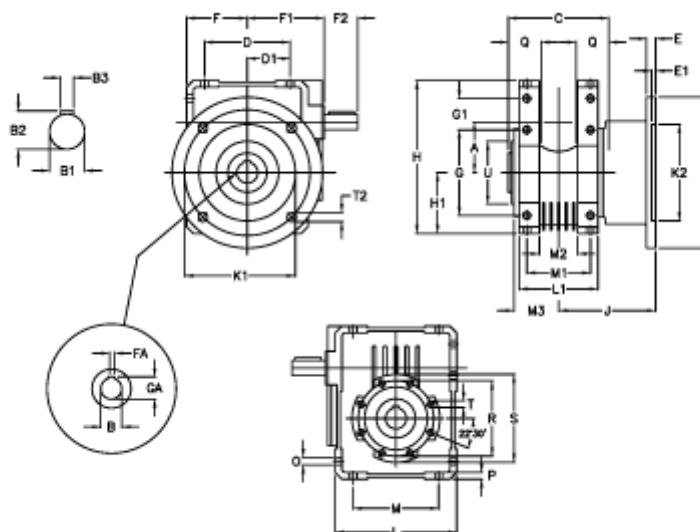

Article number: 3922075040400

Description: Worm gear with solid input shaft  
W 75UF1-40-HS unassembled

## Measures

A = 75.00	Description = W75 UF-xx-P71 B5	G1 = 46.5	L = 174	Q = 40
B = 30	E = 12	GA = 33.3	L1 = 104	R = 110
B1 = 19	E1 = 5	H = 220.5	M = 126	S = 125
B2 = 21.5	F = 87.0	H1 = 87.0	M1 = 82	T = M8x14
B3 = 6	F1 = 124.5	J = 111.0	M2 = 44	T2 = 12.5
C = 127	F2 = 40	K = 200	M3 = 58.5	U = 90
D = 109.5	FA = 8	K1 = 165	O = 10.5	
D1 = 46.5	G = 126	K2 = 130	P = 9	